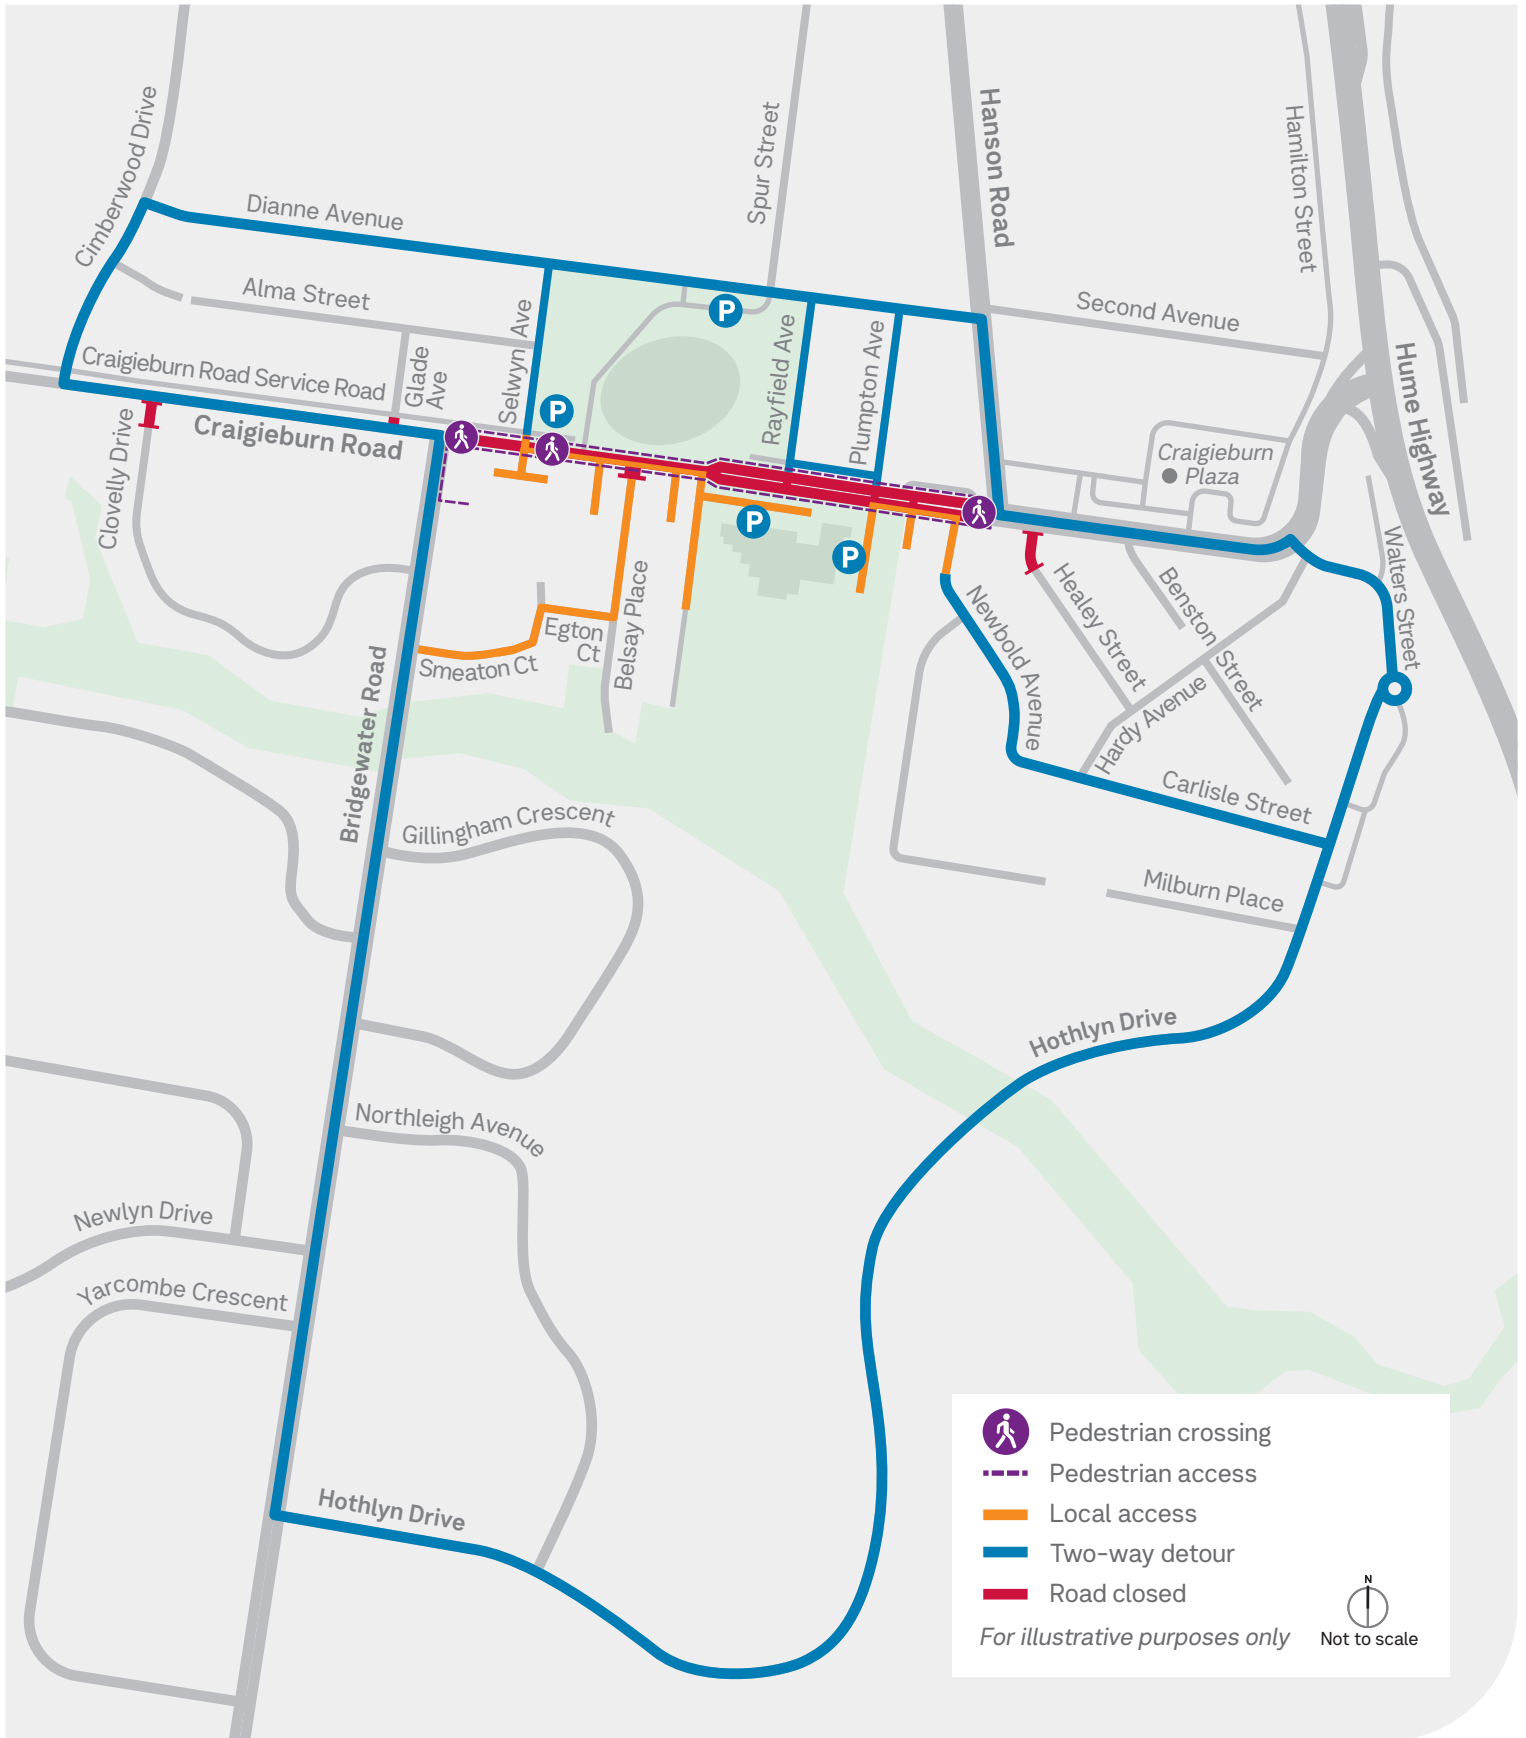

Craigieburn Road Upgrade

Local access map – Craigieburn Road closure

1800 105 105
roadprojects.vic.gov.au

Craigieburn Road Upgrade

Local access map – Craigieburn Road closure